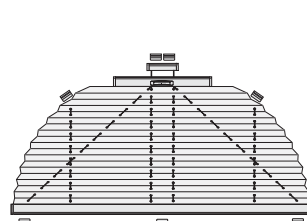

COSIFLOR VS-Blinds (not all model types displayed)

Pre-tensioned for vertical tilt and turn windows / balcony doors

SR 1S

Size Ranges

VS 2 / VS 2 Slide / VS 3

max. width 150 cm / max. height 150 cm or
max. width 120 cm / max. height 220 cm

VS 5

max. width 150 cm / max. height 150 cm or
max. width 120 cm / max. height 200 cm

SR 1S

max. width 150 cm / max. height 150 cm

Features

VS 2 pre-tensioned with two operating rails

VS 2 Slide guided at the side by adhesive strip – installation requires no drilling

VS 3 pre-tensioned with two fabrics and two operating rails

VS 5 pre-tensioned, pentagon with two operating rails

SR 1S movable half circular with one operating rail

COSIFLOR F-Blinds (not all model types displayed)

Freehanging for vertical tilt and turn windows / balcony doors

Size Ranges

F 1 / F 4 / F E

max. width 230 cm / height 260 cm

F Touch

max. width 230 cm / height 210 cm

F 3

max. width 150 cm / height 260 cm

Features

F 1 / F 3 with cord lock – fabric stack doesn't sag

F 4 with endless chain or cord – no gear overlapping on the sides

F E with motor – operable by switch, remote control or timer

F Slope 2 with cord lock – stack retracts fully to the angled rail

F Touch freehanging system with handle operation – child-safe