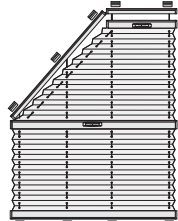

## COSIFLOR VS-Blinds (not all model types displayed)

Pre-tensioned for vertical tilt and turn windows / balcony doors

VS 2

VS 2 Slide

VS 3

VS 5

SR 1S

### Size Ranges