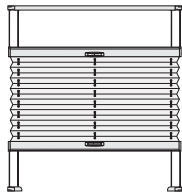

COSIFLOR DFC- und DF-Blinds

Pre-tensioned for roof-windows

DF 20

Size Ranges

DFC 10 / DFC 20 / DFC 30 / DF 10 / DF 20 / DF 30

max. height 150 cm / max. width 150 cm

Features

DF Comfort 10 / 30 with guide bars, cover and one operating rail

DF Comfort 20 with guide bars and two operating rails

DF 10 / 30 with one operating rail
DF 20 with two operating rails

COSIFLOR PL-Blinds (not all model types displayed)

Roof blinds for glazed roofs and conservatories

Size Ranges

PL 11 / PLK 13 / PLE 12

max. width 150 cm / max. height 400 cm

PL 31 / PLK 32

max. width 150 cm / max. height 200 cm

Features

PL 11 with operating rod

PLK 13 with operating crank

PLE 12 with motor

PL 31 trapezium with one slope, angle range 15° - 80°

PLK 32 trapezium with two slopes and crank operation, angle range 15° - 70°

Further model types and detailed technical information can be found in the Cosiflor sales catalogue.