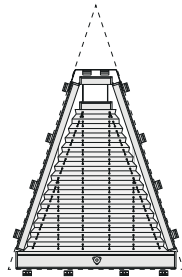

### Features

**DF Comfort 10 / 30** with guide bars, cover and one operating rail

**DF Comfort 20** with guide bars and two operating rails

**DF 10 / 30** with one operating rail  
**DF 20** with two operating rails

## COSIFLOR PL-Blinds (not all model types displayed)

Roof blinds for glazed roofs and conservatories

PL 11

PLK 13

PLE 12

PL 31

PLK 32

### Size Ranges

**PL 11 / PLK 13 / PLE 12**

max. width 150 cm / max. height 400 cm

**PL 31 / PLK 32**

max. width 150 cm / max. height 200 cm