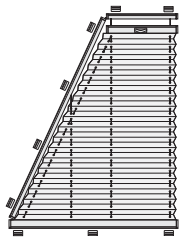

### Features

**DF Comfort 10 / 30** with guide bars, cover and one operating rail

**DF Comfort 20** with guide bars and two operating rails

**DF 10 / 30** with one operating rail  
**DF 20** with two operating rails

## COSIFLOR PL-Blinds (not all model types displayed)

Roof blinds for glazed roofs and conservatories

PL 11

PLK 13

PLE 12

PL 31

PLK 32

### Size Ranges

**PL 11 / PLK 13 / PLE 12**

max. width 150 cm / max. height 400 cm

**PL 31 / PLK 32**

max. width 150 cm / max. height 200 cm